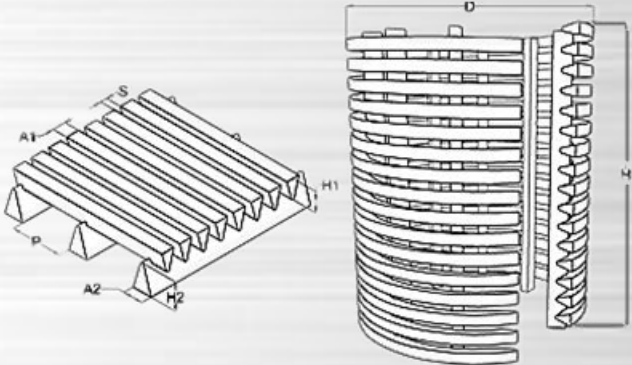

Web Wire Mesh Co.,Ltd.

Wedge Wire Screen

Wedge Wire Tube

Wedge Wire Screen

Wedge Wire Tube

Wedge Wire Tube

Slot Size (S)
The distance between each profile wire.

Profile Wire
Triangle wire is common type.

Support Rod
Triangle wire is common type. It can also be round rod.

Support Rod Distance (P)
The distance between each support rod.

Wire Type

Triangle Wire

Round Rod

Flat Bar

Wedge Wire

Ending Type

Screw Thread
Easy to operate

Male-Female Thread
The prototypical "male" component is a threaded bolt. Correspondingly, a threaded nut, an alignment hole, is considered to be "female".

Screw Thread

Male-Female Thread

Wedge Wire Tube Pipe Size & Slot Size

Pipe Size DN(mm)	Slot Size S(mm)	Pipe Size DN(mm)	Slot Size S(mm)	Pipe Size DN(mm)	Slot Size S(mm)
25, 28	0.05-0.5	100, 108	0.05-2.0	600	0.05-6.0
32, 38, 40	0.05-0.8	120, 133	0.05-2.5	700	0.05-7.0
42, 45, 48	0.05-0.8	159, 196, 219	0.05-2.5	800	0.05-8.0
50, 53	0.05-1.0	240, 243, 273	0.05-2.5	900	0.05-9.0
60, 65	0.05-1.2	325, 400, 450	0.05-2.5	1000, 1100, 1200	0.05-10.0
70, 76, 89	0.05-1.5	500	0.05-5.0	1300, 1400, 1500	0.05-10.0