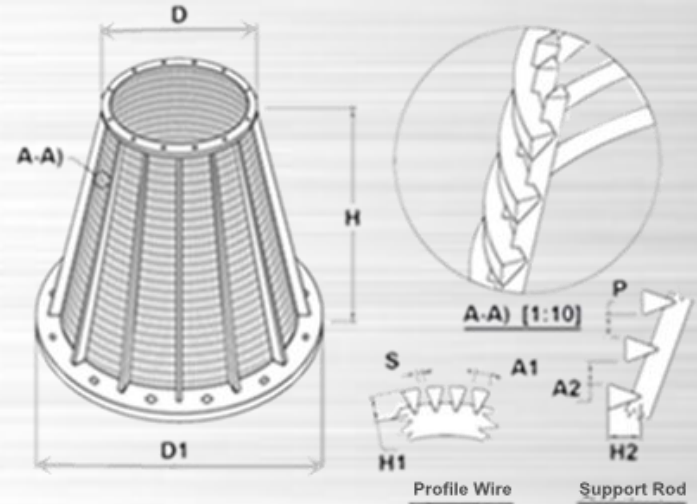

Web Wire Mesh Co.,Ltd.

Wedge Wire Screen

Wedge Wire Basket

Wedge Wire Screen

Wedge Wire Basket

Wedge Wire Basket

Slot Size (S)

The distance between each profile wire.

Profile Wire

Triangle wire is common type.

Support Rod

Triangle wire is common type. It can also be round rod.

Support Rod Distance (P)

The distance between each support rod.

Wire Type

Triangle Wire

Round Rod

Flat Bar

Wedge Wire

Wedge Wire Basket Basket Size

Diameter D1(mm)	Height H(mm)	Diameter D1(mm)	Height H(mm)
500		1200	
600	300, 400, 500, 600, 800	1300	300, 400, 500, 600, 800
800		1530	
1000		***	

Wedge Wire Basket Slot Size & Wire Type

Slot Size S (mm)	Profile Wire (mm)		Support Rod (mm)		
	Triangle Wire A1xH1	Triangle Wire A2xH2	Round Rod D	Flat Bar A3xH3	Wedge Wire A4xH4
					
0.3	1.5*4, 2.2*3.5, 2.2*4.5, 2.8*5		2, 3	***	***
0.4	2.2*3.5, 2.2*4.5, 2.8*5.0, 3.1*6, 2.8*6.5, 3.4*7.5		3, 4, 5, 6, 7	***	***
0.5-0.7	2.2*3.5, 2.2*4.5, 2.8*5.0, 3.1*6, 2.8*6.5, 3.4*7.5		3, 4, 5, 6, 7	2*25, 3*25, 4*25	3*5, 4*6, 4*7.5
0.8-1.0	1.5*4, 1.8*3.0, 2.2*3.5, 2.2*4.5, 2.2*5, 2.3*3.8, 2.6*4.3, 2.7*4.2, 2.8*5, 2.8*6.5, 2.8*8, 2.8*10, 2.9*4.7, 3.1*6, 3.2*5.5, 3.4*7.5, 3.5*5.7, 5.0*7, 5*10, 6.8*9.4, 8.5*11.5		4, 5, 6, 7, 8	2*25, 3*25, 4*25	3*5, 4*6, 4*7.5