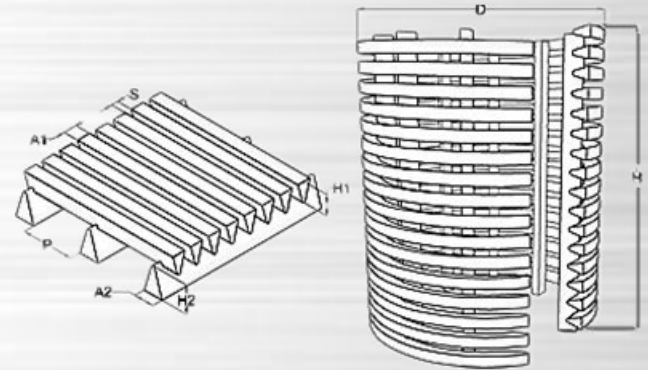

Profile Wire

Triangle wire is common type.

Support Rod

Triangle wire is common type. It can also be round rod.

Support Rod Distance (P)

The distance between each support rod.

Wire Type

Triangle Wire

Round Rod

Flat Bar

Wedge Wire

Ending Type

Screw Thread

Easy to operate

Male-Female Thread

The prototypical "male" component is a threaded bolt. Correspondingly, a threaded nut, an alignment hole, is considered to be "female".

Screw Thread

Male-Female Thread

Wedge Wire Tube Pipe Size & Slot Size

Pipe Size DN(mm)	Slot Size S(mm)	Pipe Size DN(mm)	Slot Size S(mm)	Pipe Size DN(mm)	Slot Size S(mm)
25, 28	0.05-0.5	100, 108	0.05-2.0	600	0.05-6.0
32, 38, 40	0.05-0.8	120, 133	0.05-2.5	700	0.05-7.0
42, 45, 48	0.05-0.8	159, 196, 219	0.05-2.5	800	0.05-8.0
50, 53	0.05-1.0	240, 243, 273	0.05-2.5	900	0.05-9.0
60, 65	0.05-1.2	325, 400, 450	0.05-2.5	1000, 1100, 1200	0.05-10.0
70, 76, 89	0.05-1.5	500	0.05-5.0	1300, 1400, 1500	0.05-10.0