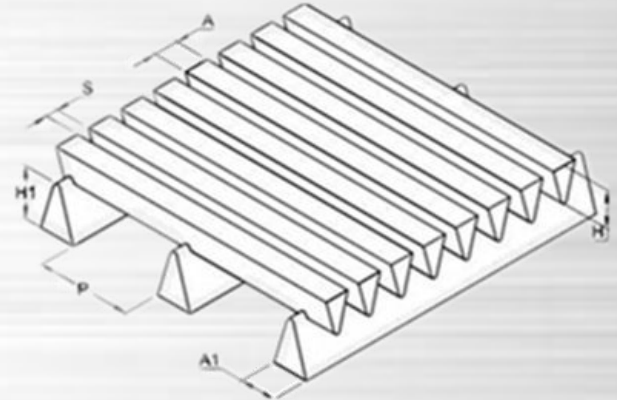

WIRE MESH
WEB WIRE MESH CO.,LTD

Wedge Wire Screen

Flat Wedge Screen

Wedge Wire Screen

Flat Wedge Wire Screen

Flat Wedge Screen

Slot Size (S)

The distance between each profile wire.

Profile Wire

Triangle wire is common type.

Support Rod

Triangle wire is common type. It can also be round rod.

Support Rod Distance (P)

The distance between each support rod.

Wire Type

Triangle Wire

Round Rod

Flat Bar

Wedge Wire

Panel Type

Square

Rectangle

Round

Sector

Flat Wedge Wire Screen Panel Size

	Square Size L(mm)			Rectangle Size WxL(mm)			
50	250	700	1600	100x50	600x300	1500x400	2500x500
60	300	800	1800	200x100	800x600	1500x600	2500x1000
80	350	900	2000	300x200	1000x400	1600x400	3000x1000
100	400	1000	2200	400x200	1000x500	1600x600	3000x2000
150	500	1200	2500	400x300	1200x500	2000x800	***
200	600	1500	3000	500x300	1200x600	2000x1000	***