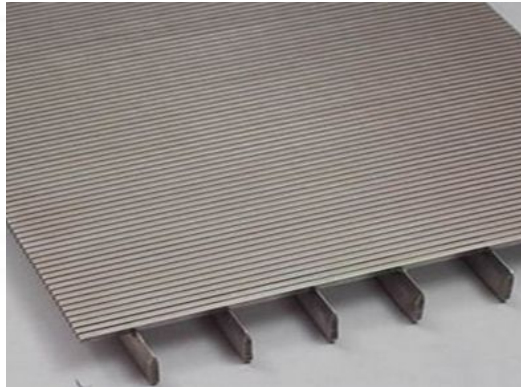

WIRE MESH
WEB WIRE MESH CO.,LTD

Wedge Wire Screen

Flat Wedge Screen

Wedge Wire Screen

Flat Wedge Wire Screen

Flat Wedge Screen

Slot Size (S)

The distance between each profile wire.

Profile Wire

Triangle wire is common type.

Support Rod

Triangle wire is common type. It can also be round rod.

Support Rod Distance (P)

The distance between each support rod.

Wire Type

Triangle Wire

Round Rod

Flat Bar

Wedge Wire

Panel Type

Square

Rectangle

Round

Sector

Flat Wedge Wire Screen Panel Size

	Square Size L(mm)			Rectangle Size WxL(mm)			
50	250	700	1600	100x50	600x300	1500x400	2500x500
60	300	800	1800	200x100	800x600	1500x600	2500x1000
80	350	900	2000	300x200	1000x400	1600x400	3000x1000
100	400	1000	2200	400x200	1000x500	1600x600	3000x2000
150	500	1200	2500	400x300	1200x500	2000x800	***
200	600	1500	3000	500x300	1200x600	2000x1000	***