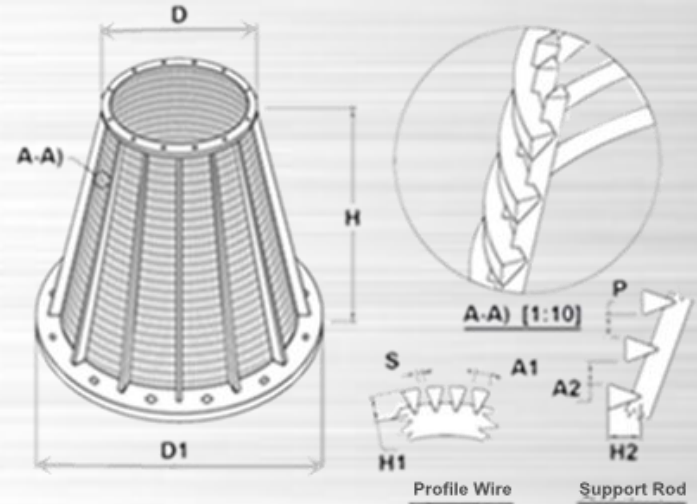

WIRE MESH
WEB WIRE MESH CO.,LTD

Wedge Wire Screen

Wedge Wire Basket

Wedge Wire Screen

Wedge Wire Basket

Wedge Wire Basket

Slot Size (S)

The distance between each profile wire.

Profile Wire

Triangle wire is common type.

Support Rod

Triangle wire is common type. It can also be round rod.

Support Rod Distance (P)

The distance between each support rod.

Wire Type

Triangle Wire

Round Rod

Flat Bar

Wedge Wire

Wedge Wire Basket Basket Size

Diameter D1(mm)	Height H(mm)	Diameter D1(mm)	Height H(mm)
500		1200	
600	300, 400, 500, 600, 800	1300	300, 400, 500, 600, 800
800		1530	
1000		***	

Wedge Wire Basket Slot Size & Wire Type

Slot Size S (mm)	Profile Wire (mm)		Support Rod (mm)		
	Triangle Wire A1xH1	Triangle Wire A2xH2	Round Rod D	Flat Bar A3xH3	Wedge Wire A4xH4
					
0.3	1.5*4, 2.2*3.5, 2.2*4.5, 2.8*5		2, 3	***	***
0.4	2.2*3.5, 2.2*4.5, 2.8*5.0, 3.1*6, 2.8*6.5, 3.4*7.5		3, 4, 5, 6, 7	***	***
0.5-0.7	2.2*3.5, 2.2*4.5, 2.8*5.0, 3.1*6, 2.8*6.5, 3.4*7.5		3, 4, 5, 6, 7	2*25, 3*25, 4*25	3*5, 4*6, 4*7.5
0.8-1.0	1.5*4, 1.8*3.0, 2.2*3.5, 2.2*4.5, 2.2*5, 2.3*3.8, 2.6*4.3, 2.7*4.2, 2.8*5, 2.8*6.5, 2.8*8, 2.8*10, 2.9*4.7, 3.1*6, 3.2*5.5, 3.4*7.5, 3.5*5.7, 5.0*7, 5*10, 6.8*9.4, 8.5*11.5		4, 5, 6, 7, 8	2*25, 3*25, 4*25	3*5, 4*6, 4*7.5