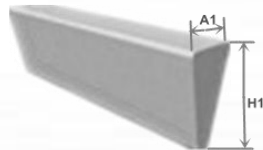

WIRE MESH
WEB WIRE MESH CO.,LTD

Wedge Wire Screen

Sieve Bend Screen

Wedge Wire Screen Sieve Bend Screen

Sieve Bend Screen

Slot Size (S)

The distance between each profile wire.

Profile Wire

Triangle wire is common type.

Support Rod

Triangle wire is common type. It can also be round rod.

Support Rod Distance (P)

The distance between each support rod.

Wire Type

Triangle Wire

Round Rod

Flat Bar

Wedge Wire

Usage

Mining

Agriculture

Paper Making

Water Treatment

Sieve Bend Screen Panel Type