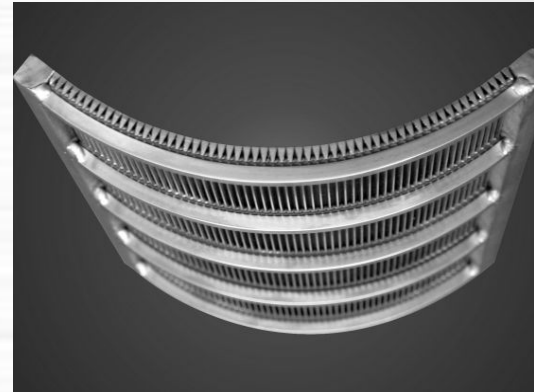

WIRE MESH
WEB WIRE MESH CO.,LTD

Wedge Wire Screen

Sieve Bend Screen

Wedge Wire Screen Sieve Bend Screen

Sieve Bend Screen

Slot Size (S)

The distance between each profile wire.

Profile Wire

Triangle wire is common type.

Support Rod

Triangle wire is common type. It can also be round rod.

Support Rod Distance (P)

The distance between each support rod.

Wire Type

Triangle Wire

Round Rod

Flat Bar

Wedge Wire

Usage

Mining

Agriculture

Paper Making

Water Treatment

Sieve Bend Screen Panel Type

Sieve Bend Screen Slot Size & Wire Type

Slot Size	Profile Wire (mm)		Support Rod (mm)			
	S (mm)	Triangle Wire A1xH1	Triangle Wire A2xH2	Round Rod D	Flat Bar A3xH3	Wedge Wire A4xH4
						
0.3		1.5*4, 2.2*3.5, 2.2*4.5, 2.8*5		2, 3	***	***
0.4		2.2*3.5, 2.2*4.5, 2.8*5.0, 3.1*6, 2.8*6.5, 3.4*7.5		3, 4, 5, 6, 7	***	***
0.5-0.7		2.2*3.5, 2.2*4.5, 2.8*5.0, 3.1*6, 2.8*6.5, 3.4*7.5		3, 4, 5, 6, 7	2*25, 3*25, 4*25	3*5, 4*6, 4*7.5
0.8-1.0		1.5*4, 1.8*3.0, 2.2*3.5, 2.2*4.5, 2.2*5, 2.3*3.8, 2.6*4.3, 2.7*4.2, 2.8*5, 2.8*6.5, 2.8*8, 2.8*10, 2.9*4.7, 3.1*6, 3.2*5.5, 3.4*7.5, 3.5*5.7, 5.0*7, 5*10, 6.8*9.4, 8.5*11.5		4, 5, 6, 7, 8	2*25, 3*25, 4*25	3*5, 4*6, 4*7.5